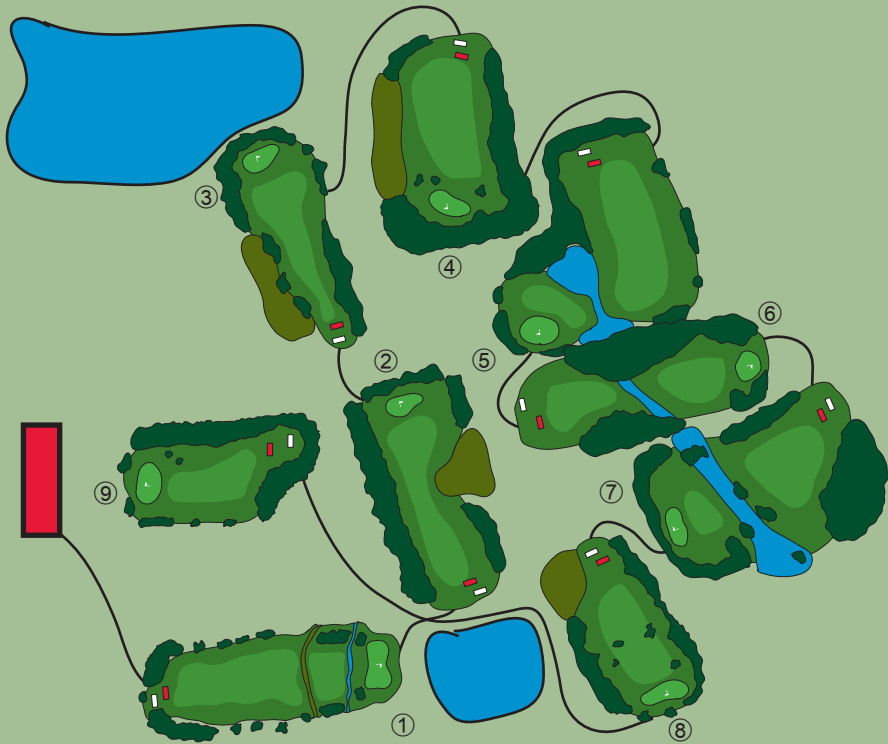

Local Rules
 RCGA Rules of golf govern play except where modified by local rules.

Out of Bounds
 Defined by boundary fences or white stakes.

Ditches
 All ditches are considered "through the green" except where marked as water hazards.

Relief Without Penalty
 Tagged or base protected trees, cartpaths, roadways, cultivated areas and pop-up sprinkler heads if they interfere with stance or swing. Relief must be taken from all flower beds.

Hole	1	2	3	4	5	6	7	8	9	Out
Red	330	350	280	313	400	384	338	205	184	2784
White	360	370	300	333	425	404	358	215	204	2969
Handicap										
Par	4	4	4	4	5	5	4	3	3	36
+/-										

10	11	12	13	14	15	16	17	18	In	Out	Total	Hcp	Net
330	350	280	313	400	384	338	205	184	2784	2784	5568		
360	370	300	333	425	404	358	215	204	2969	2969	5938		
4	4	4	4	5	5	4	3	3	36	36	72		

Date: _____ Scorer: _____ Attested: _____

Please remember to replace divots, repair ball marks and rake sand traps. Have a good time and enjoy your game!

BEACHES

• GOLF COURSE •

105011 Road 40E, Grand Beach, MB • 204-754-8789